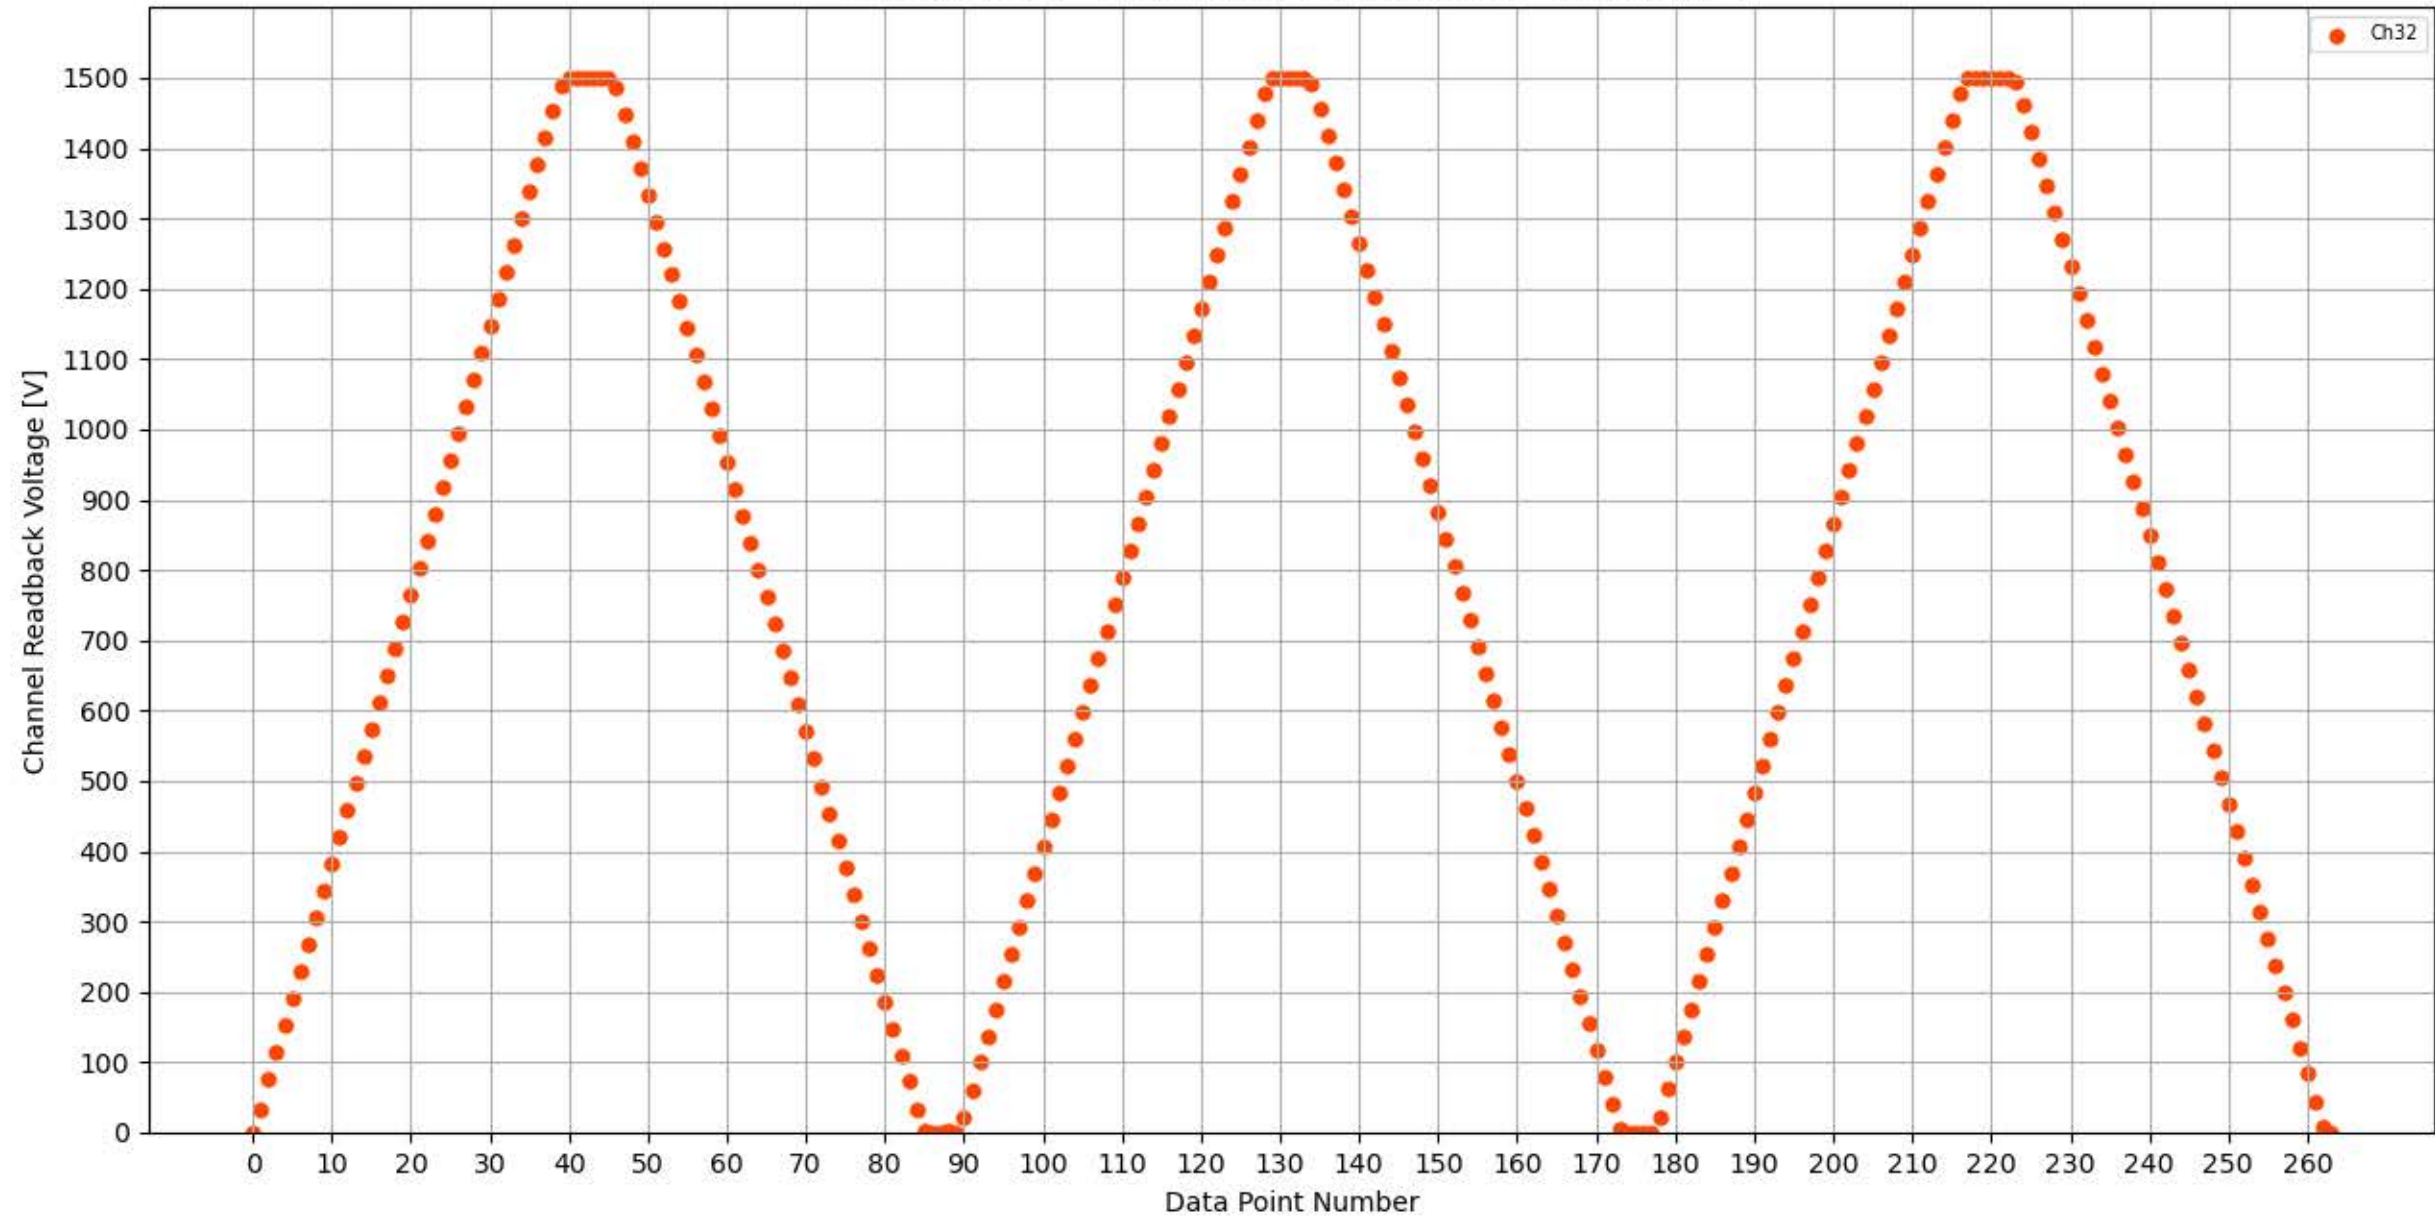

Voltage Ramp Test (Python) Bd #325, Slot #15, Ch #33

Voltage Ramp Test (Python) Bd #325, Slot #15, Ch #32