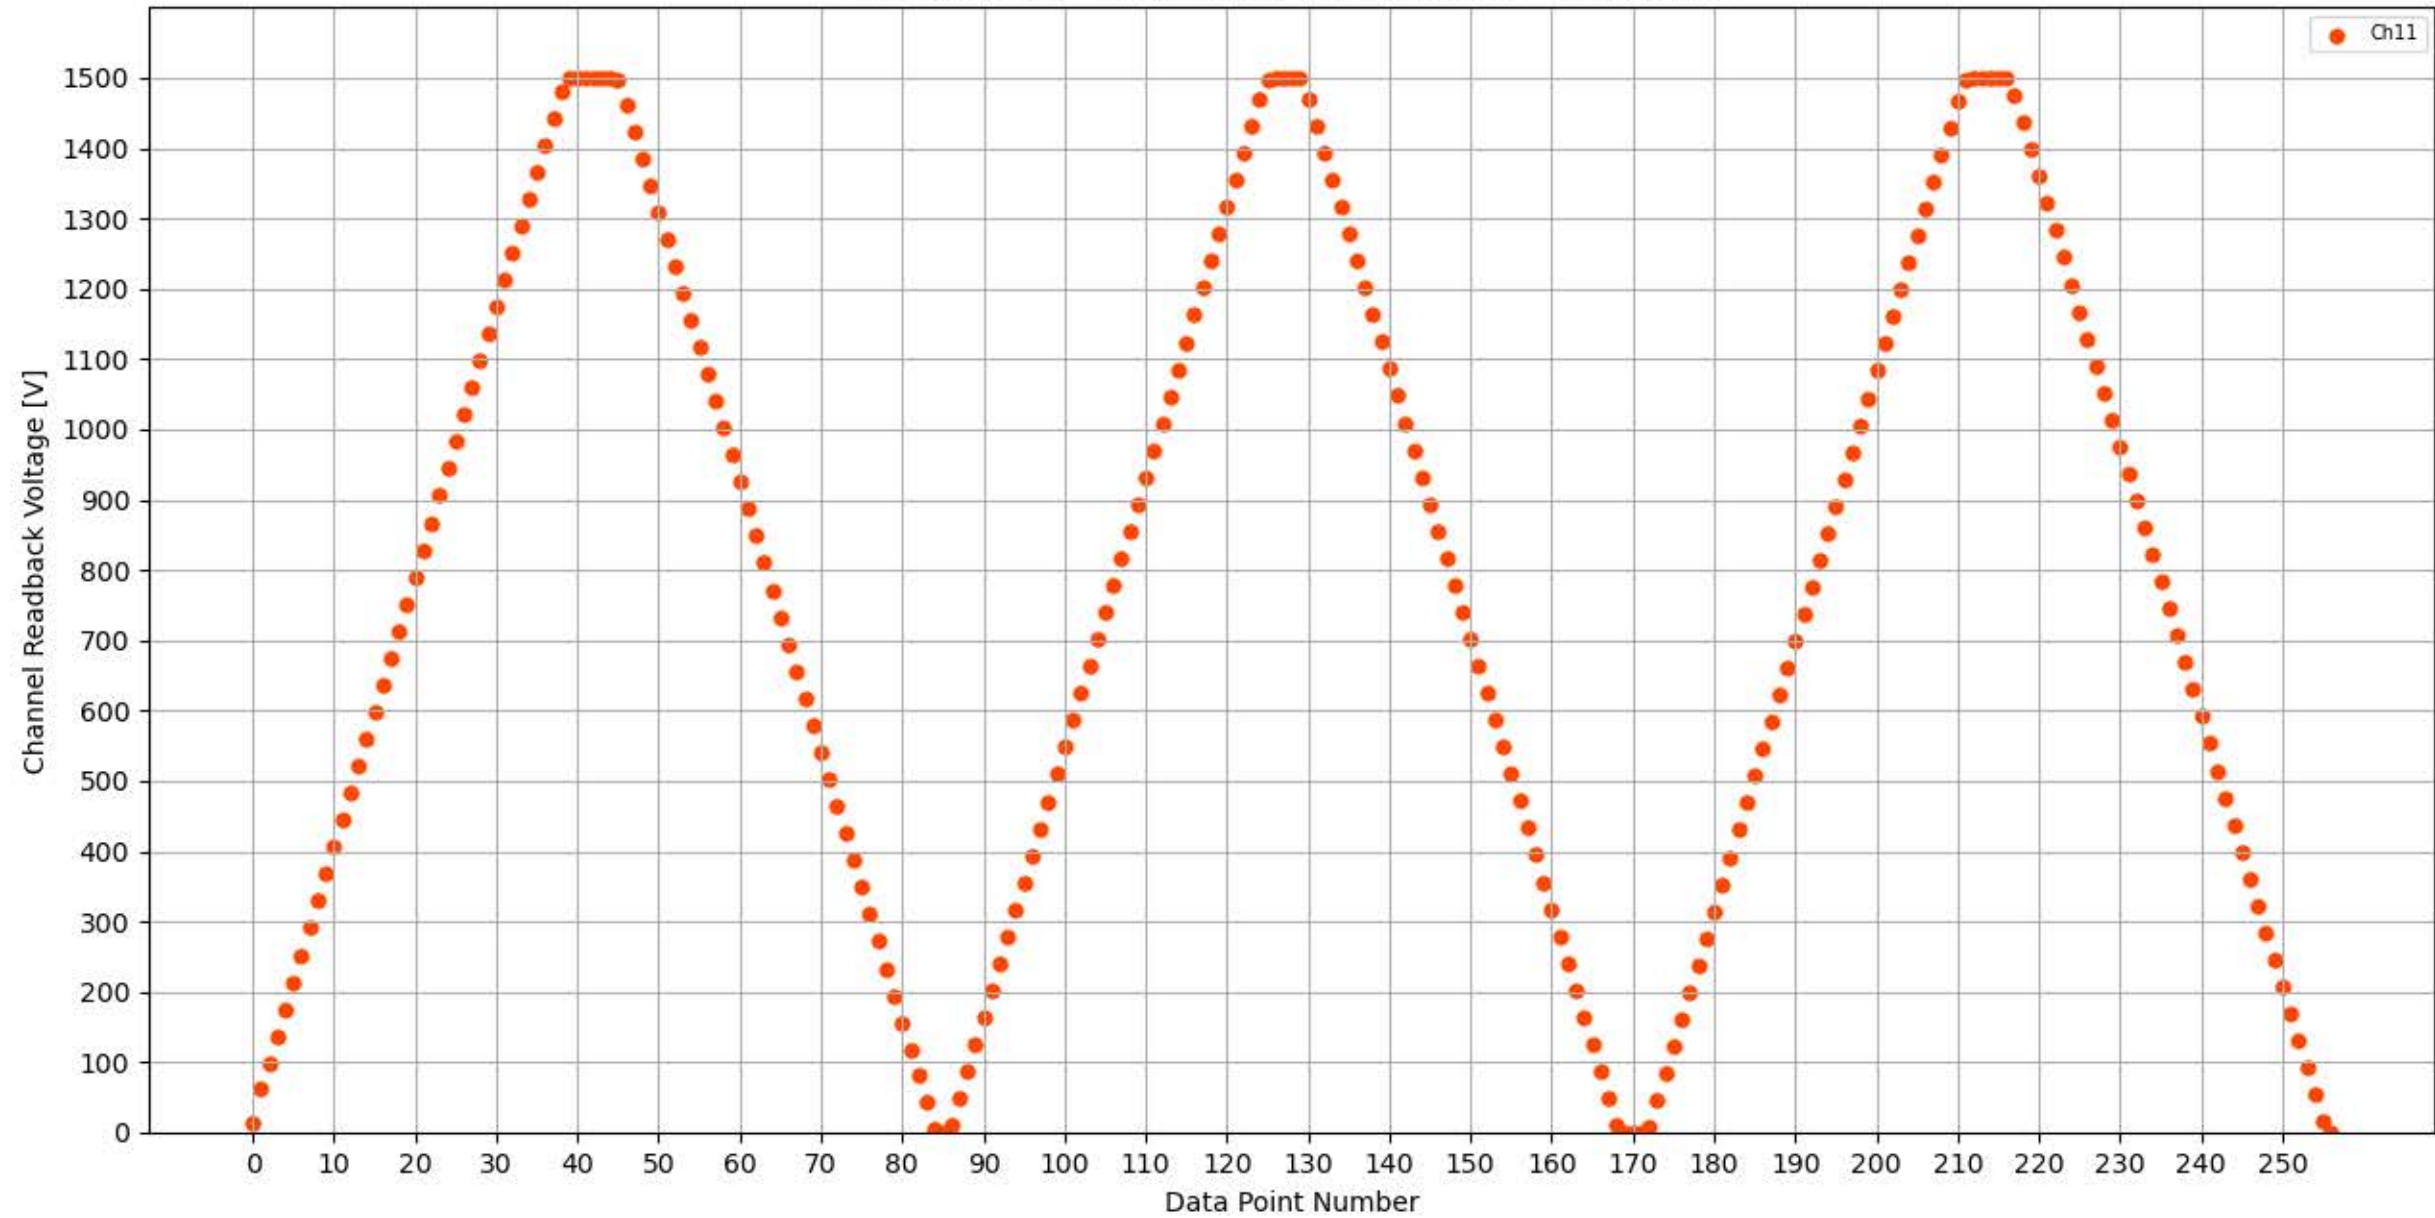

Voltage Ramp Test (Python) Bd #325, Slot #15, Ch #8

Voltage Ramp Test (Python) Bd #325, Slot #15, Ch #9

Voltage Ramp Test (Python) Bd #325, Slot #15, Ch #10

Voltage Ramp Test (Python) Bd #325, Slot #15, Ch #11