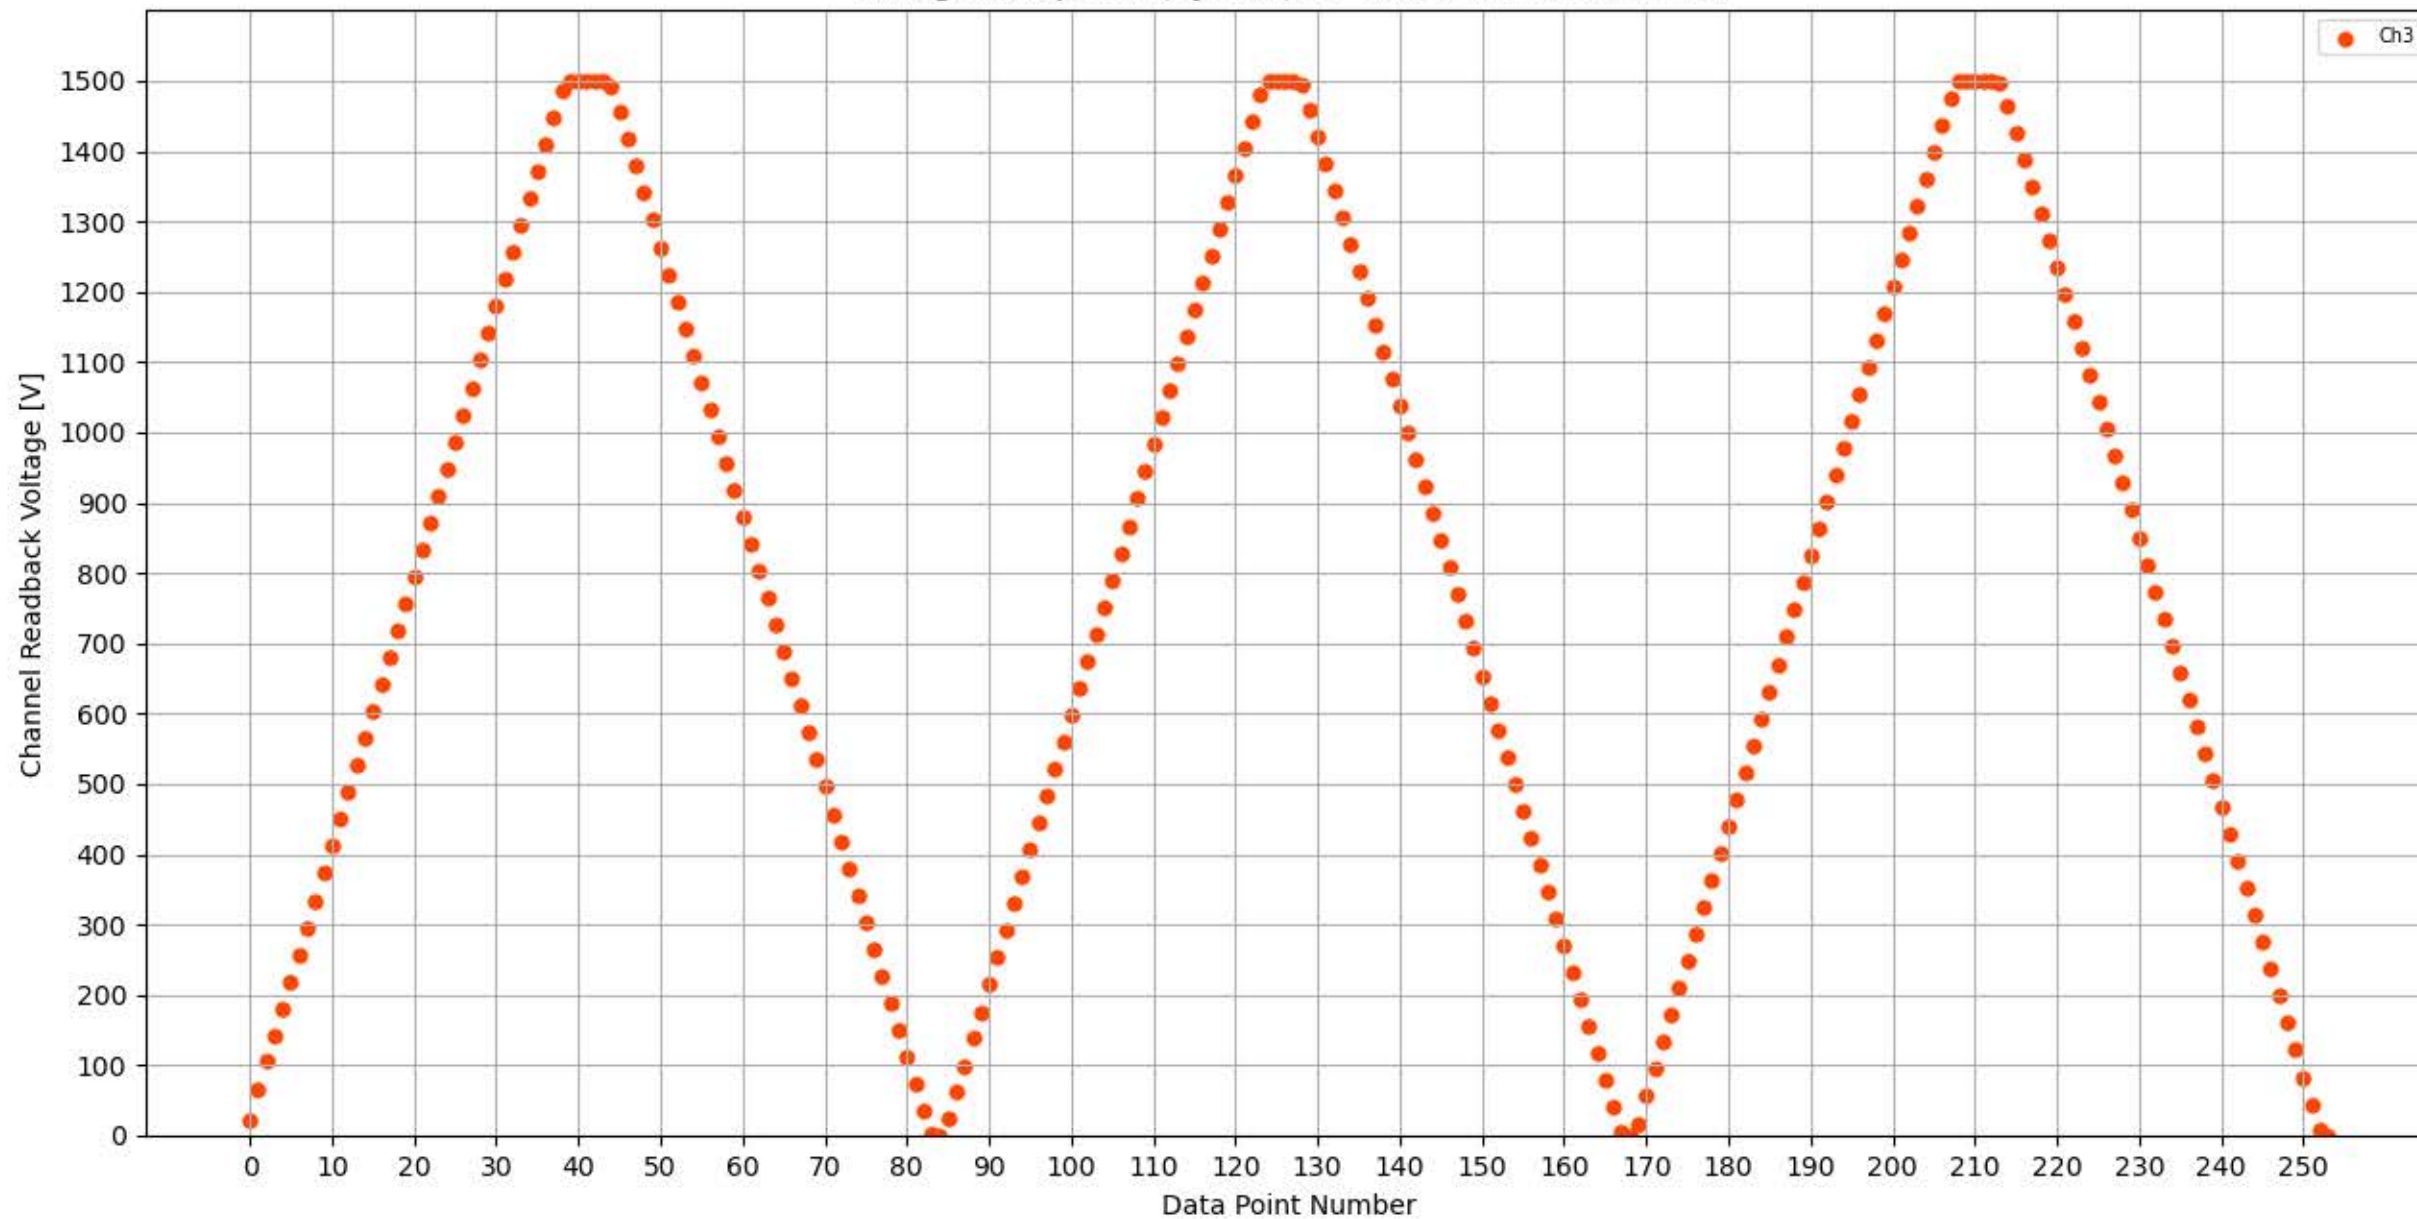

Voltage Ramp Test (Python) Bd #325, Slot #15, Ch #0

Voltage Ramp Test (Python) Bd #325, Slot #15, Ch #1

Voltage Ramp Test (Python) Bd #325, Slot #15, Ch #2

Voltage Ramp Test (Python) Bd #325, Slot #15, Ch #3