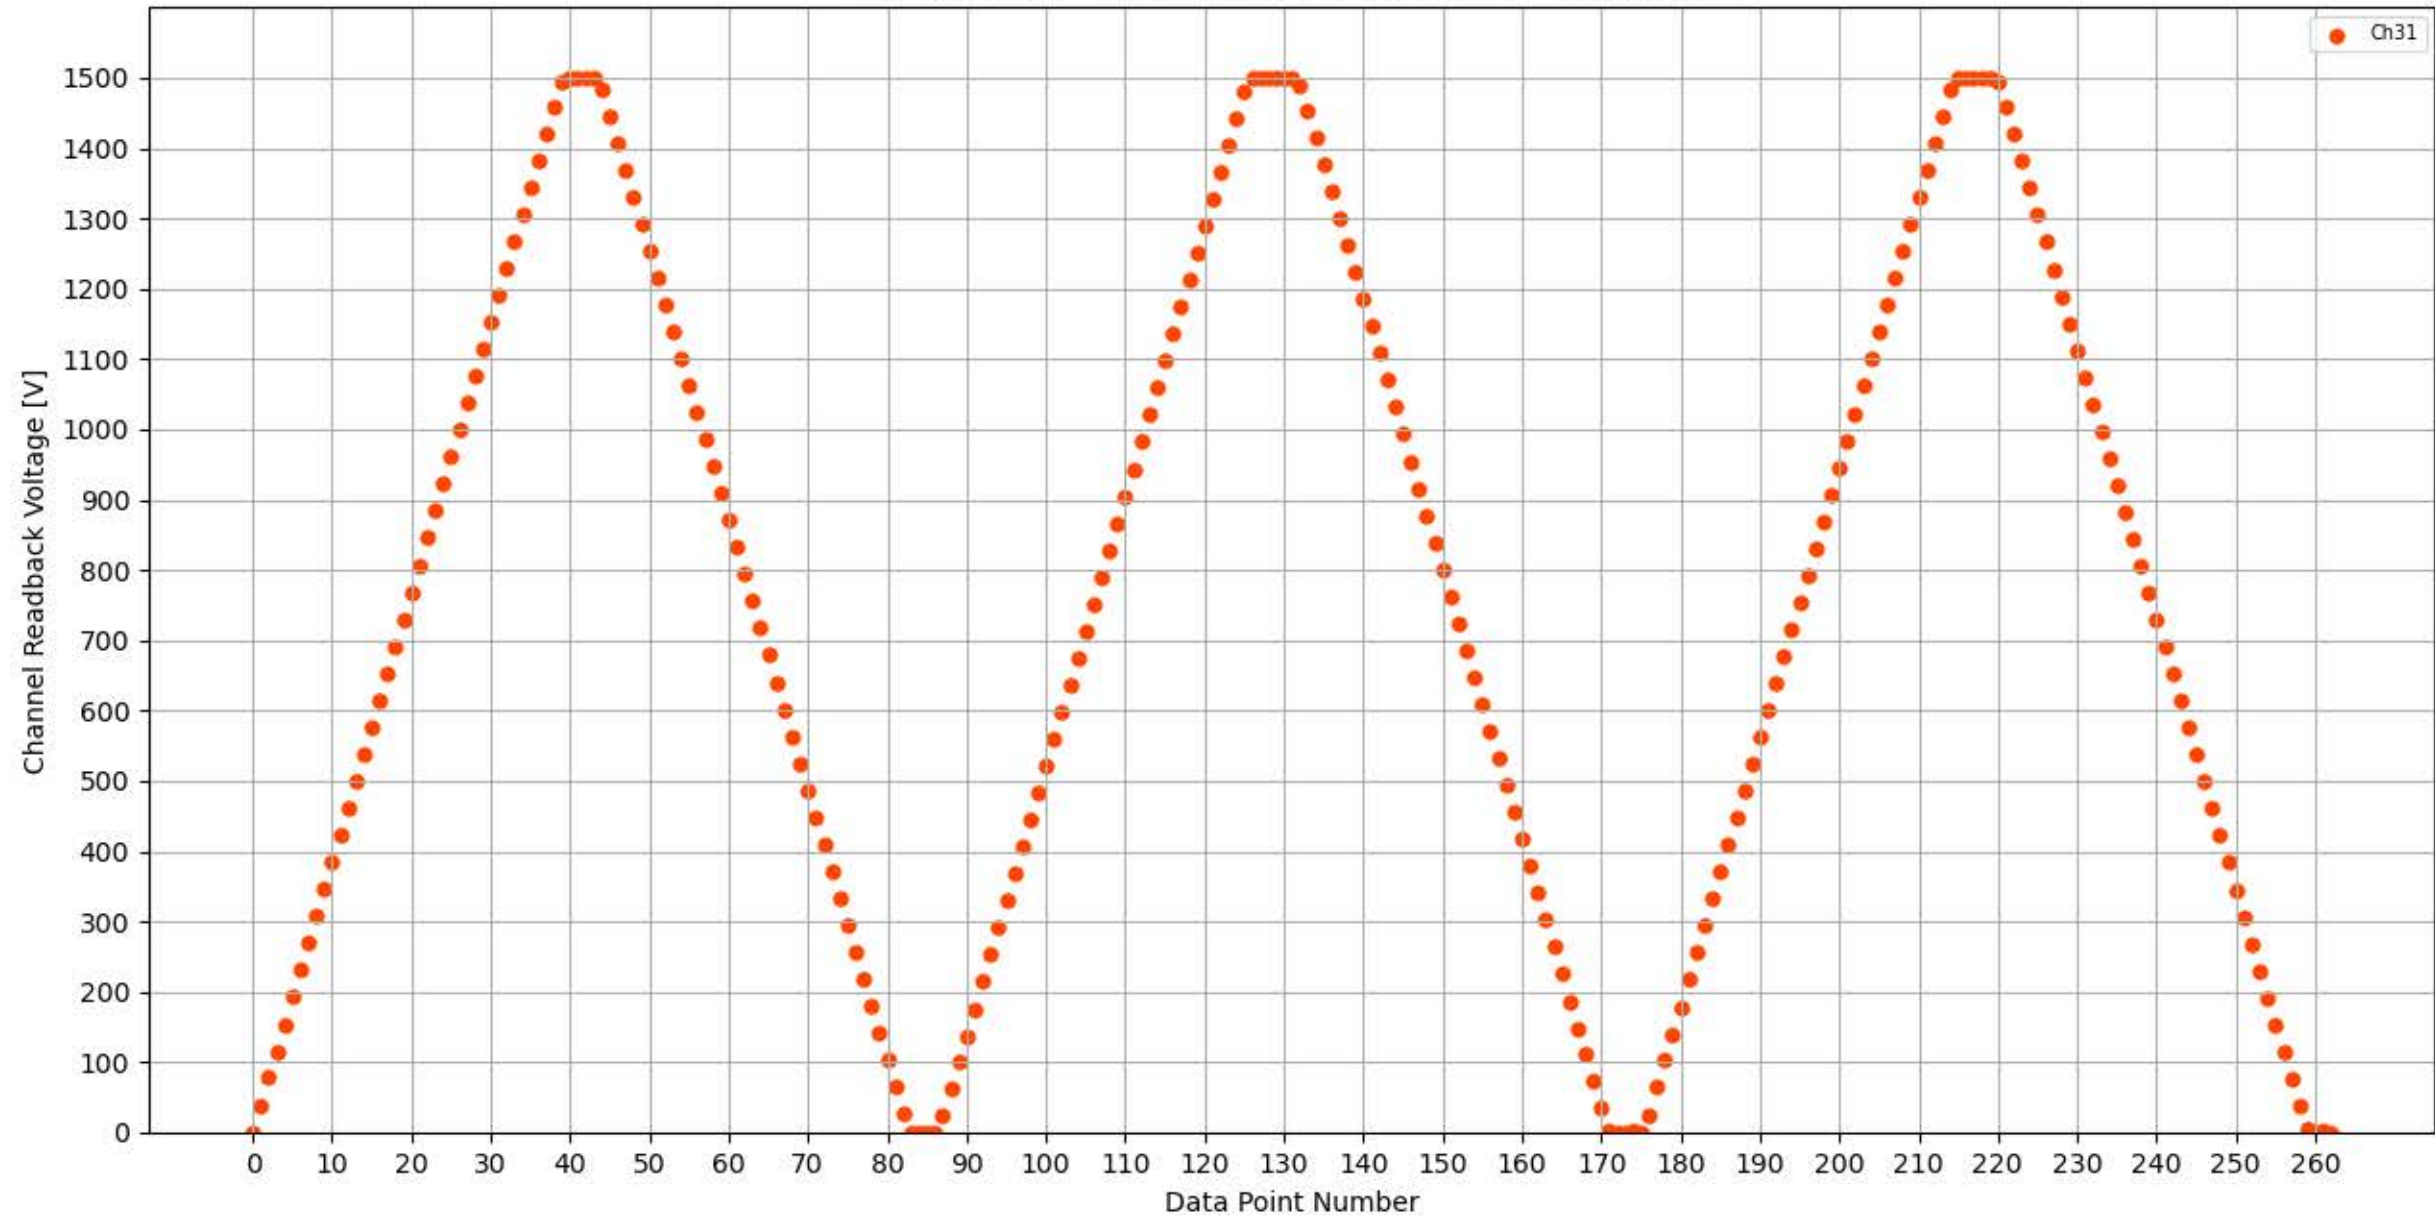

Voltage Ramp Test (Python) Bd #325, Slot #15, Ch #28

Voltage Ramp Test (Python) Bd #325, Slot #15, Ch #29

Voltage Ramp Test (Python) Bd #325, Slot #15, Ch #30

Voltage Ramp Test (Python) Bd #325, Slot #15, Ch #31