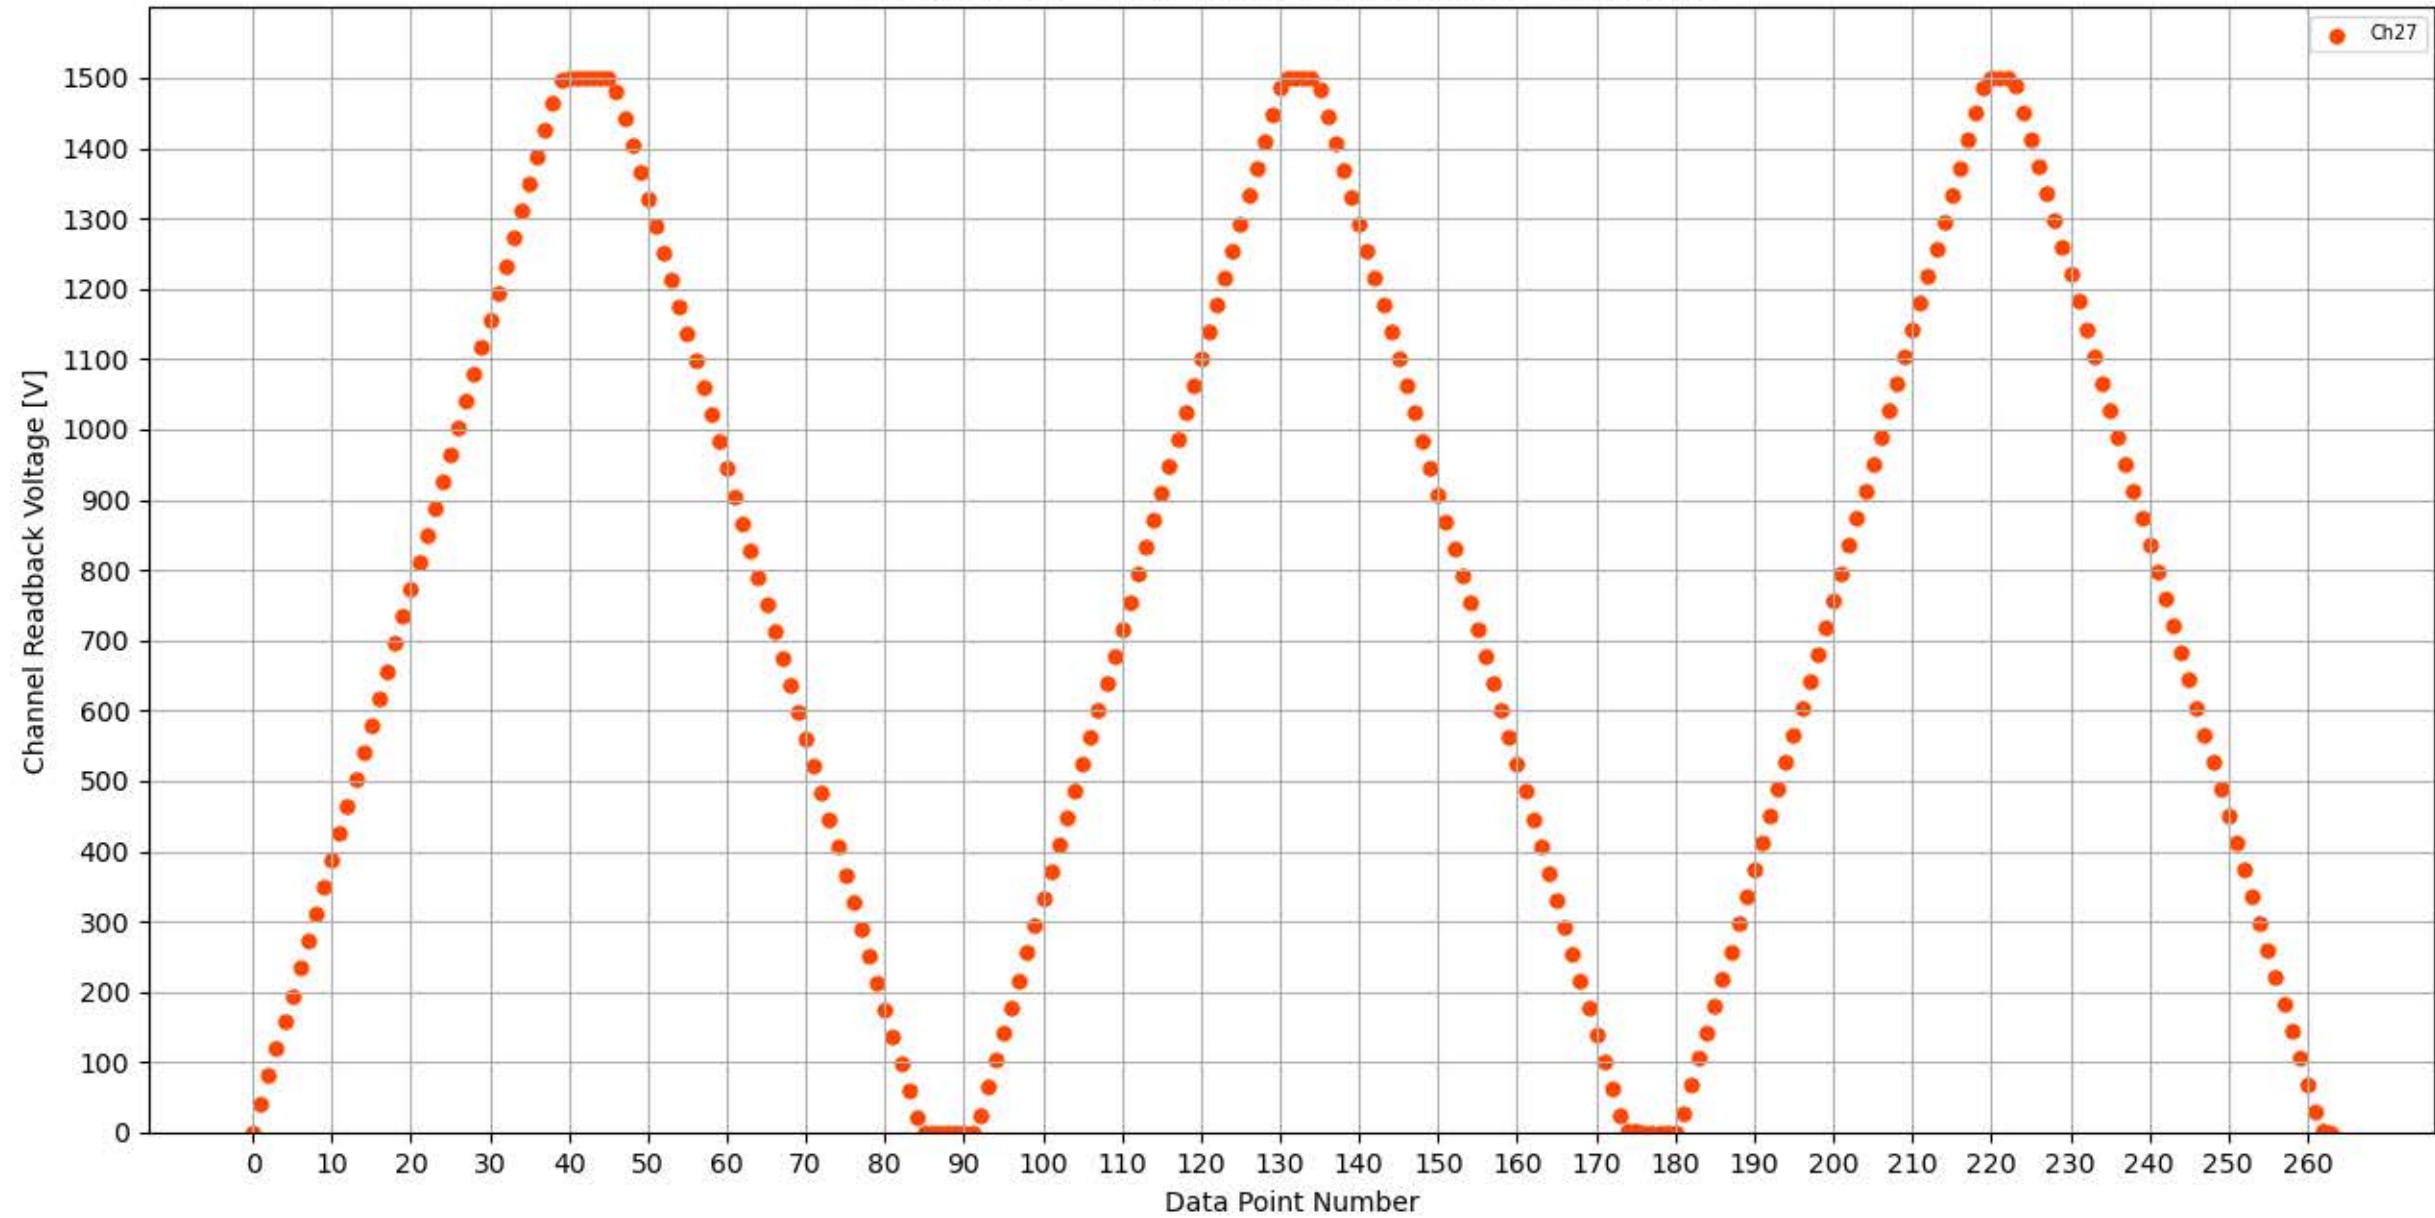

Voltage Ramp Test (Python) Bd #325, Slot #15, Ch #24

Voltage Ramp Test (Python) Bd #325, Slot #15, Ch #25

Voltage Ramp Test (Python) Bd #325, Slot #15, Ch #26

Voltage Ramp Test (Python) Bd #325, Slot #15, Ch #27