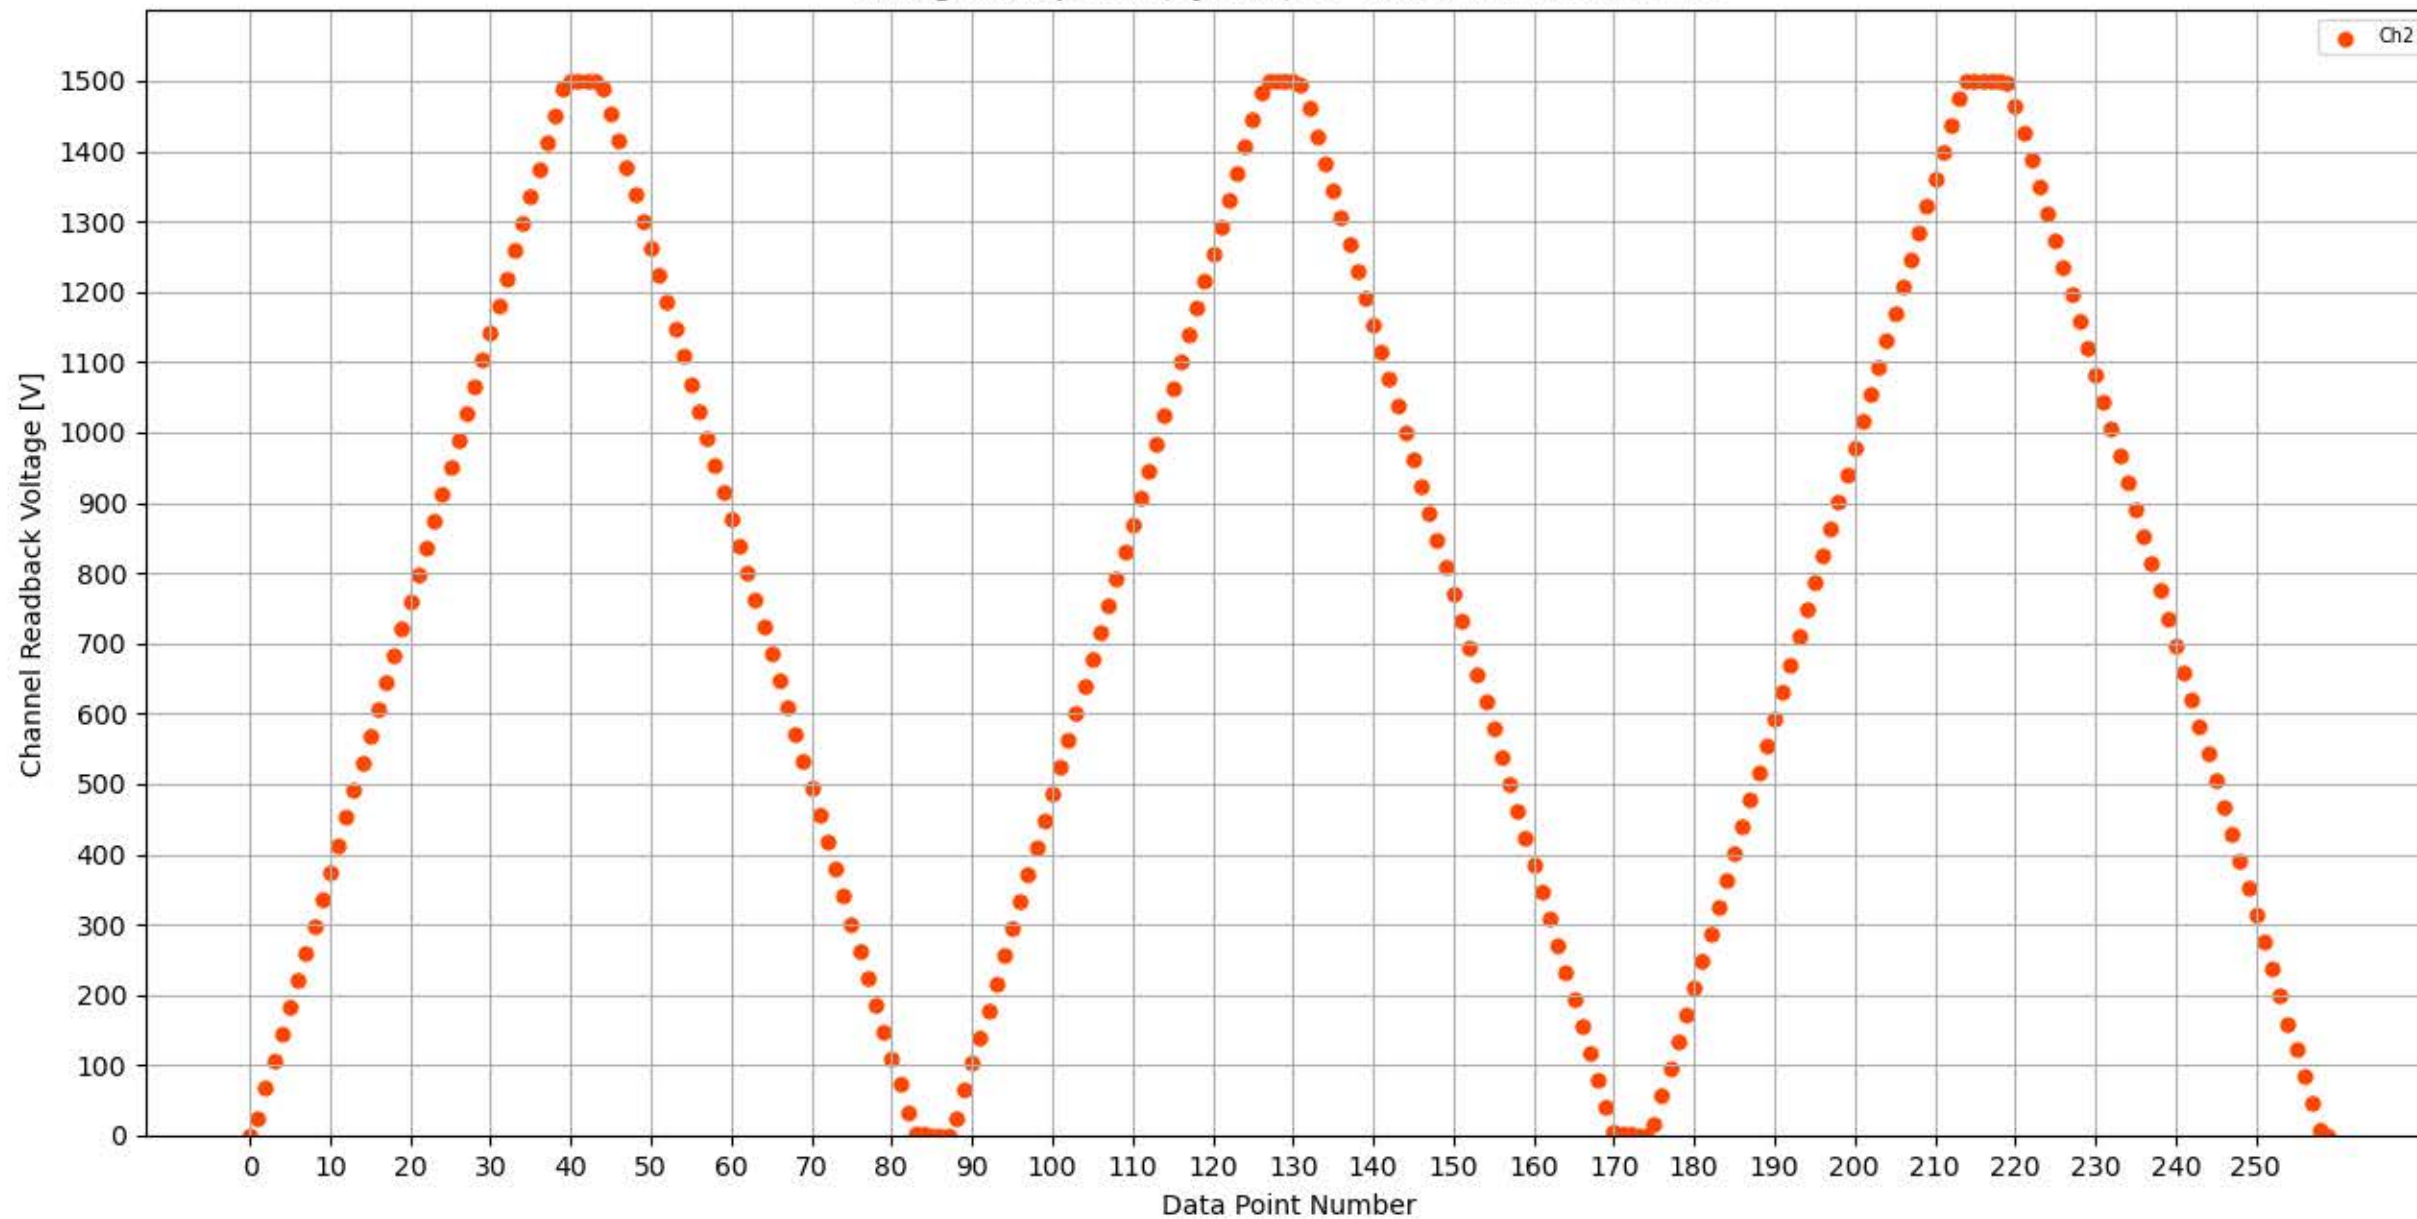

Voltage Ramp Test (Python) Bd #325, Slot #15, Ch #0

Voltage Ramp Test (Python) Bd #325, Slot #15, Ch #1

Voltage Ramp Test (Python) Bd #325, Slot #15, Ch #2

Voltage Ramp Test (Python) Bd #325, Slot #15, Ch #3