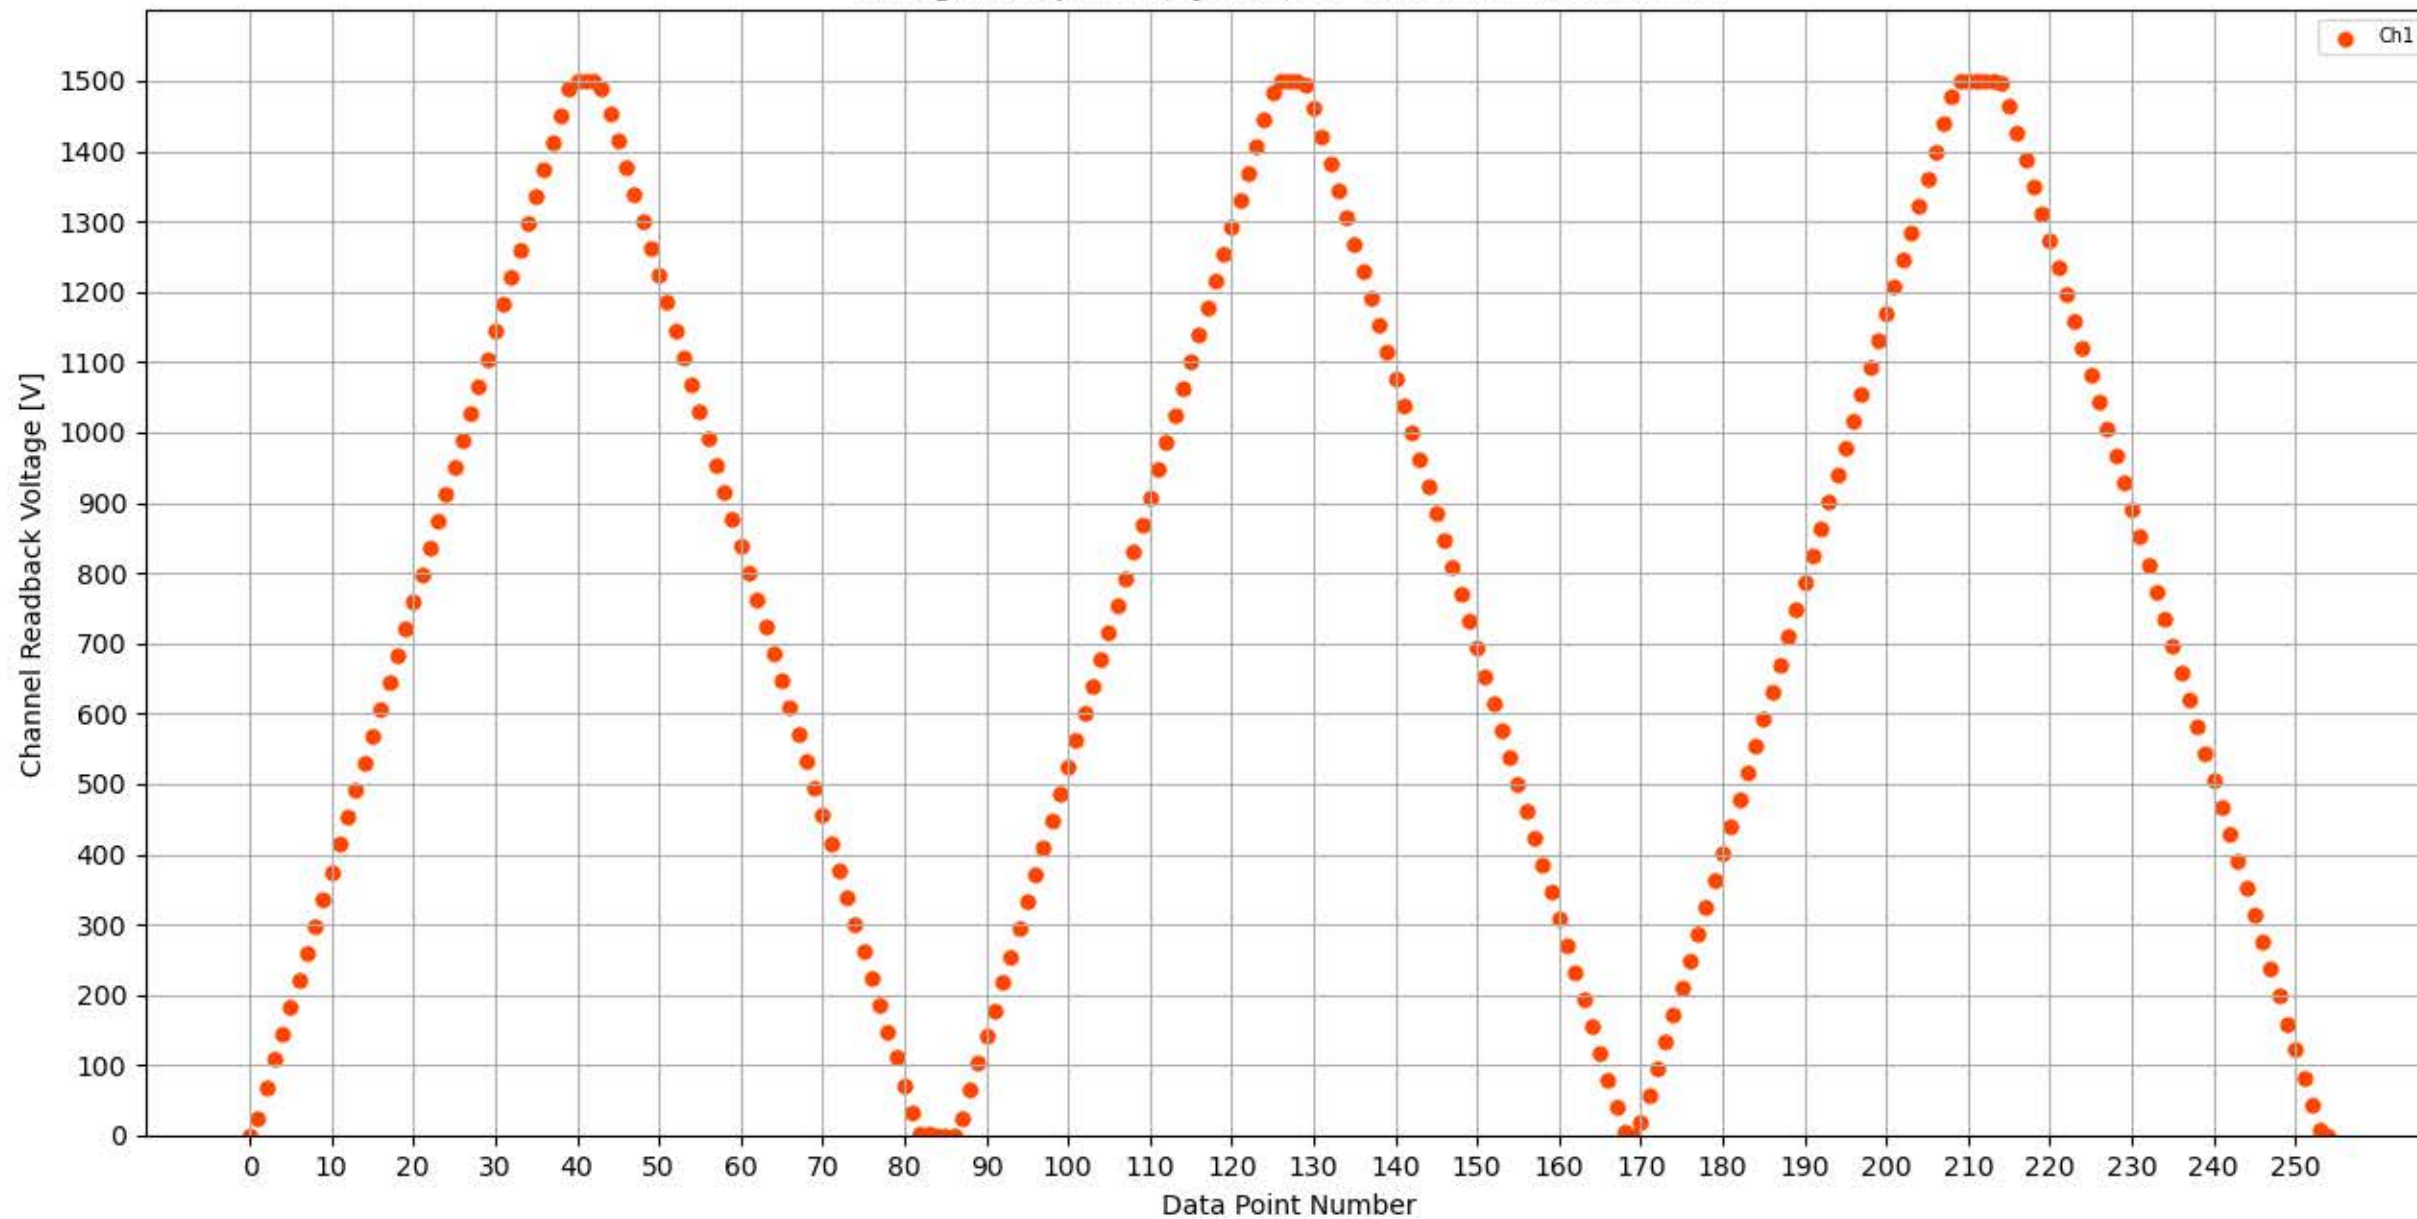

Voltage Ramp Test (Python) Bd #325, Slot #15, Ch #0

Voltage Ramp Test (Python) Bd #325, Slot #15, Ch #1

Voltage Ramp Test (Python) Bd #325, Slot #15, Ch #2

Voltage Ramp Test (Python) Bd #325, Slot #15, Ch #3