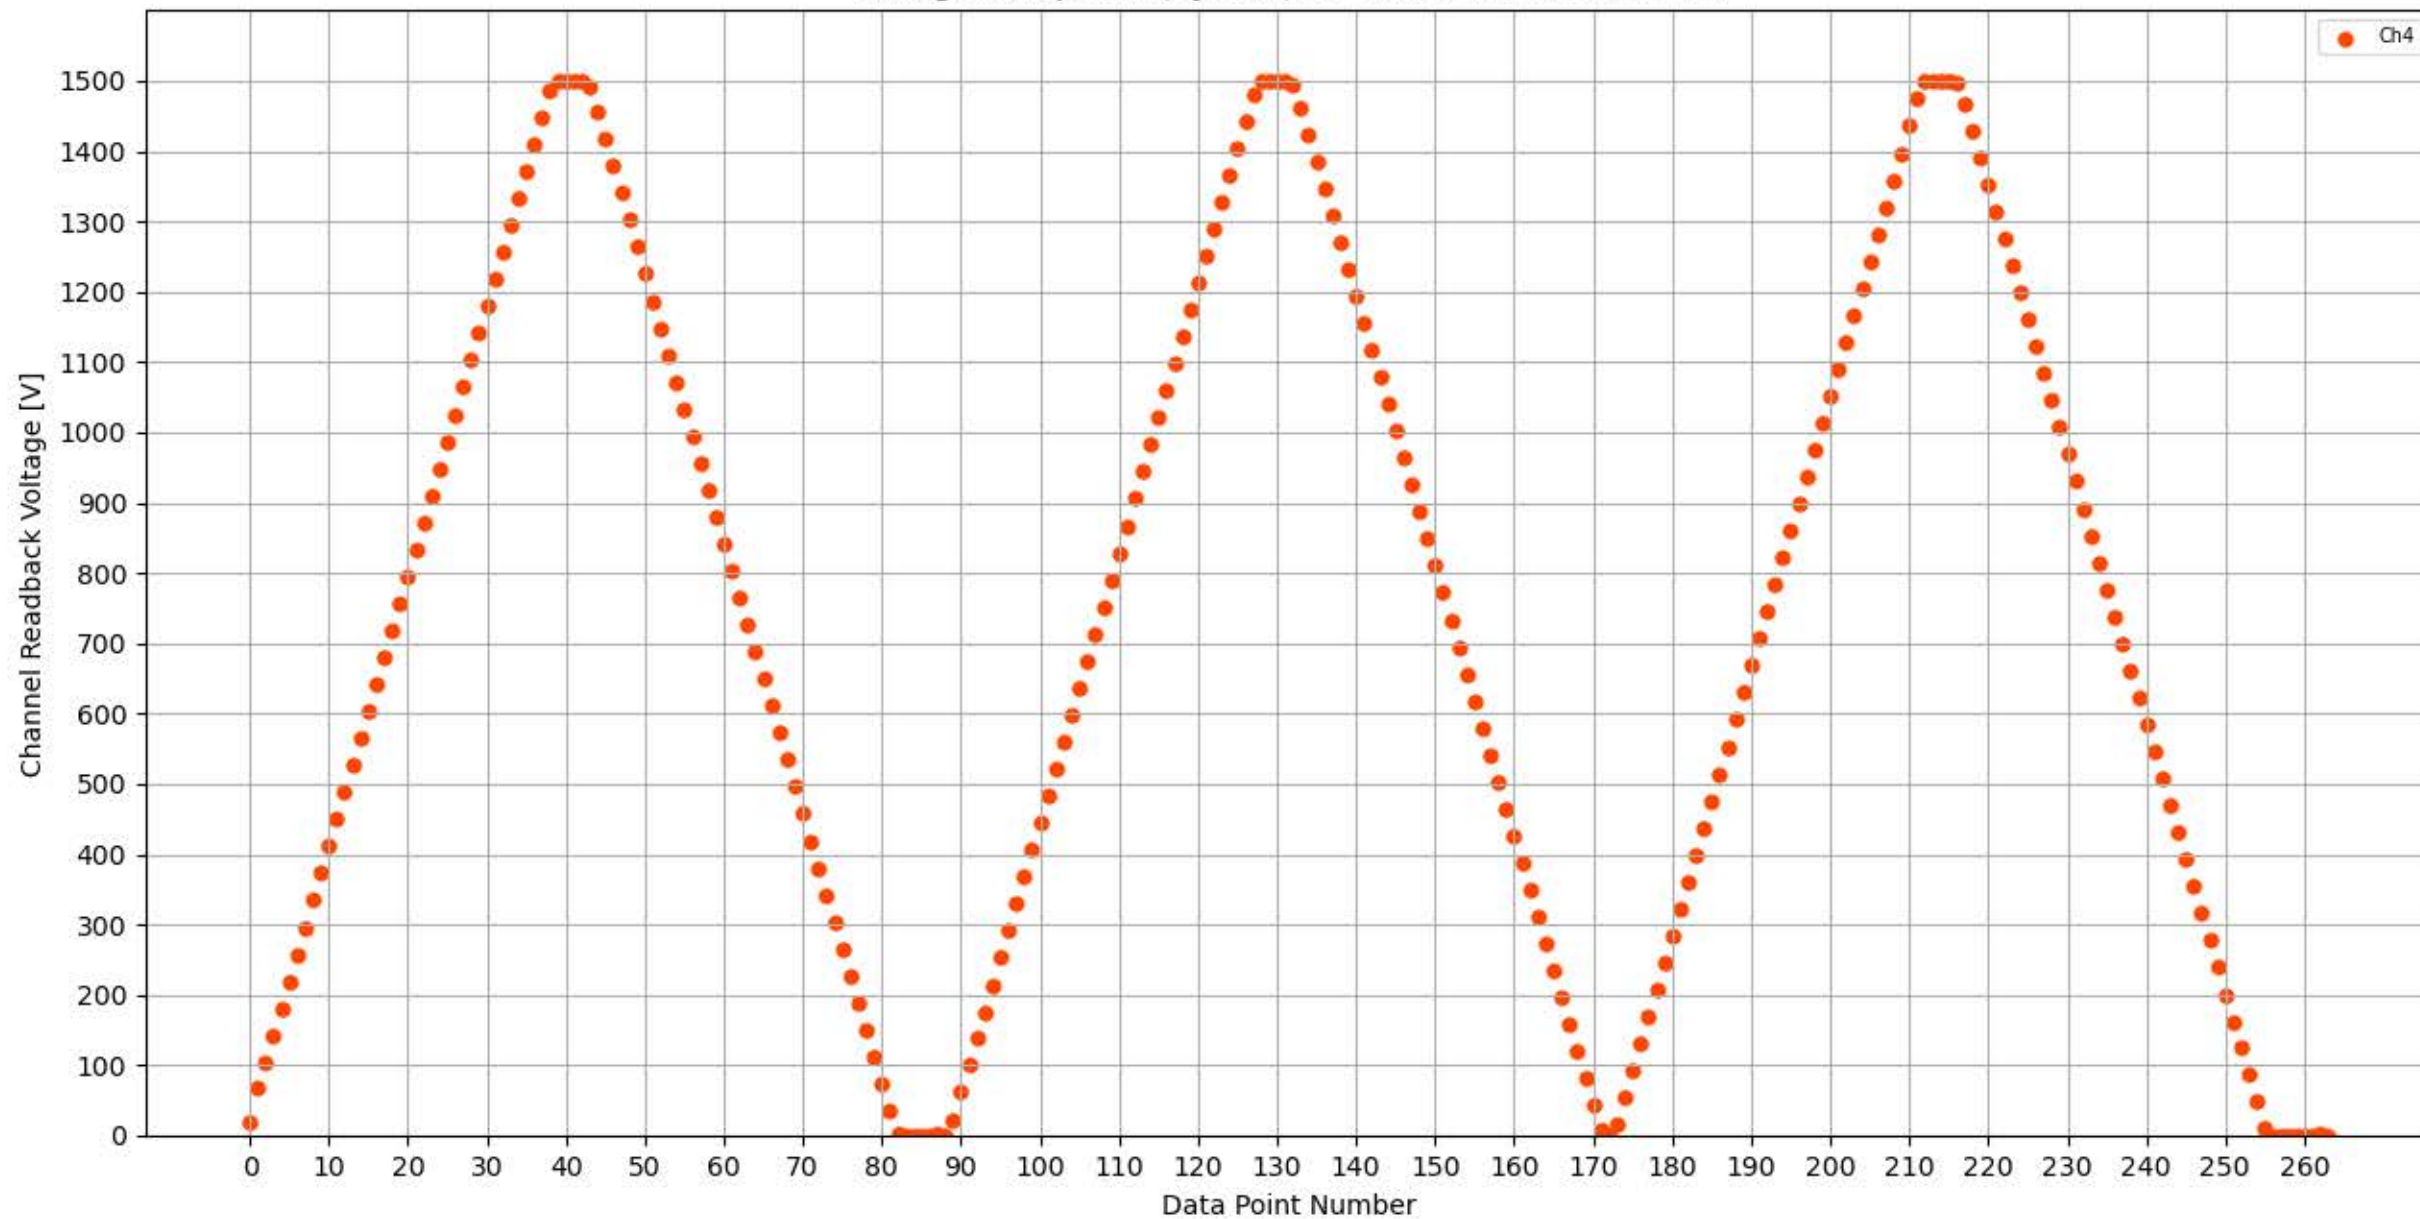

Voltage Ramp Test (Python) Bd #325, Slot #15, Ch #5

Voltage Ramp Test (Python) Bd #325, Slot #15, Ch #4