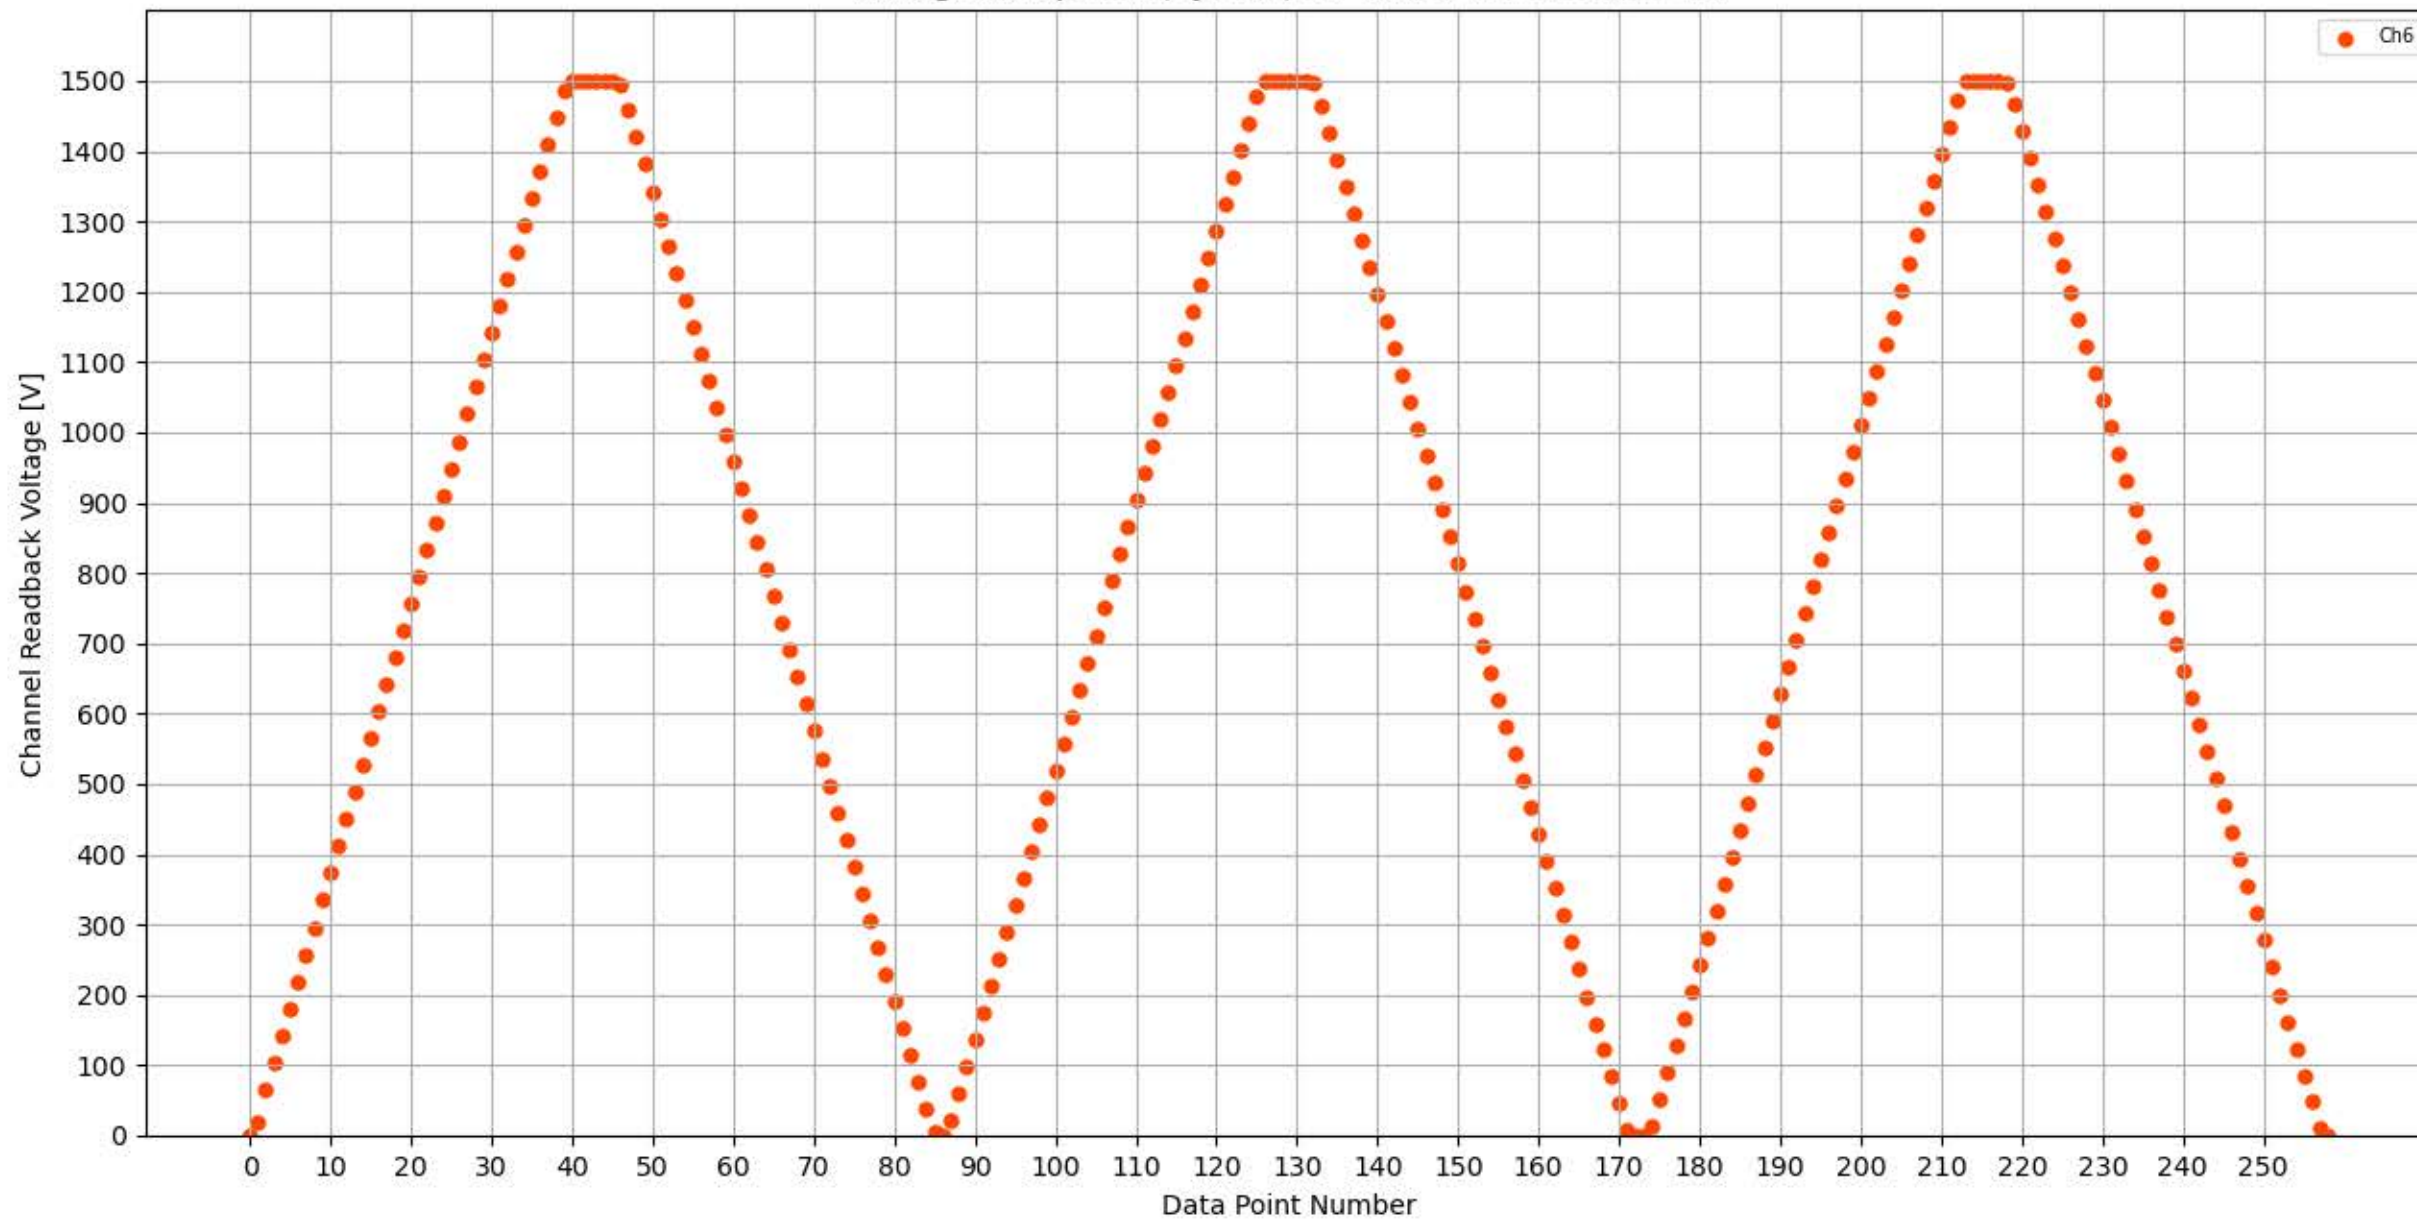

Voltage Ramp Test (Python) Bd #325, Slot #15, Ch #7

Voltage Ramp Test (Python) Bd #325, Slot #15, Ch #6